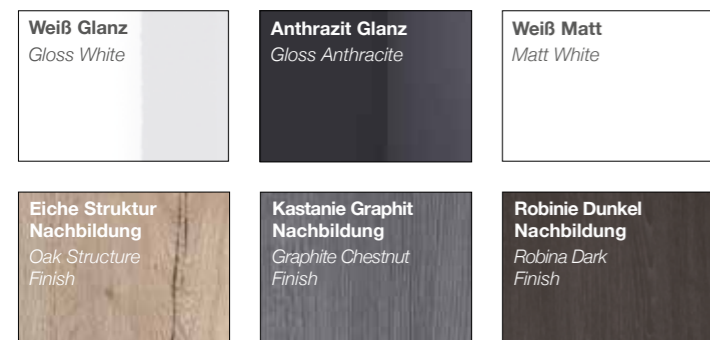

Korpusfarben / Carcase colours