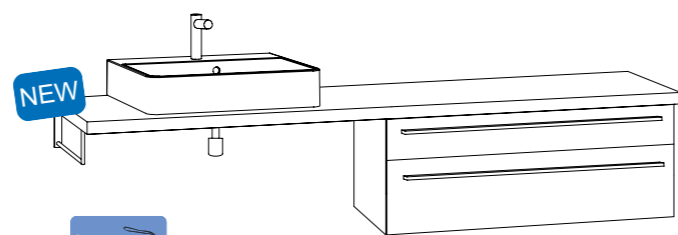

Korpusfarben / Carcase colours

variabel
Variabel: Breite Waschtischplatte (60-200 cm)
variabel: width washbasin plate (60-200 cm)