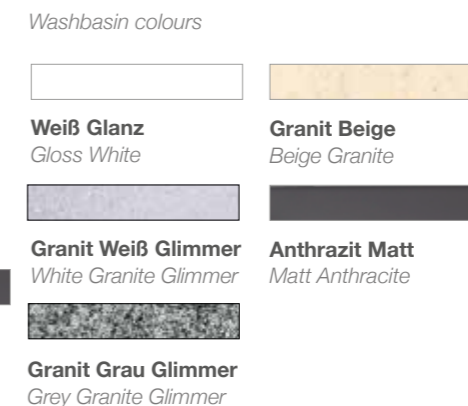

Waschtischfarben / Washbasin colours

1. SPS mit Oberboden inkl. LED-Strahler
  2. SPS mit LED-Aufbauleuchte LL
  3. SPS mit LED-Aufbauleuchte RL
  4. SPS mit LED-Acryloberboden
1. Mirror cabinet with top incl. LED-spotlights
  2. Mirror cabinet with LED-lighting LL
  3. Mirror cabinet with LED-lighting RL
  4. Mirror-cabinet with LED acrylic top-shelf