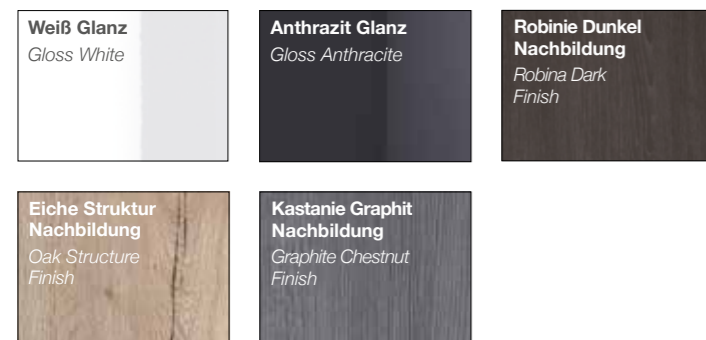

Korpusfarben / Carcase colours

Regal mit verspiegelter Rückwand und LED beleuchteten Glasablageböden.
Shelf with mirrored-back and glass shelves with LED lighting.

Auswahl an Beistellschränken // Breite x Höhe x Tiefe
Choice of separat cabinets // width x height x depth

UST4F R/L	OLT4 R/L	HBT4F R/L	HBW4F	HBTR4F R/L	MTST4F R/L
40,0 cm 49,6 cm 34,8 cm	40,0 cm 68,2 cm 13,4 cm	40,0 cm 91,2 cm 34,8 cm	40,0 cm 91,2 cm 34,8 cm	40,0 cm 91,2 cm 34,8 cm	40,0 cm 148,8 cm 34,8 cm
MTAA6F	MTT4F R/L	HTST4 R/L	HTTGR55 R/L	HPP4 R/L	HTSS6
60,0 cm 148,8 cm 34,8 cm	40,0 cm 148,8 cm 34,8 cm	40,0 cm 178,7 cm 34,8 cm	55,0 cm 178,7 cm 34,8 cm	40,0 cm 178,7 cm 34,8 cm	60,0 cm 178,7 cm 34,8 cm