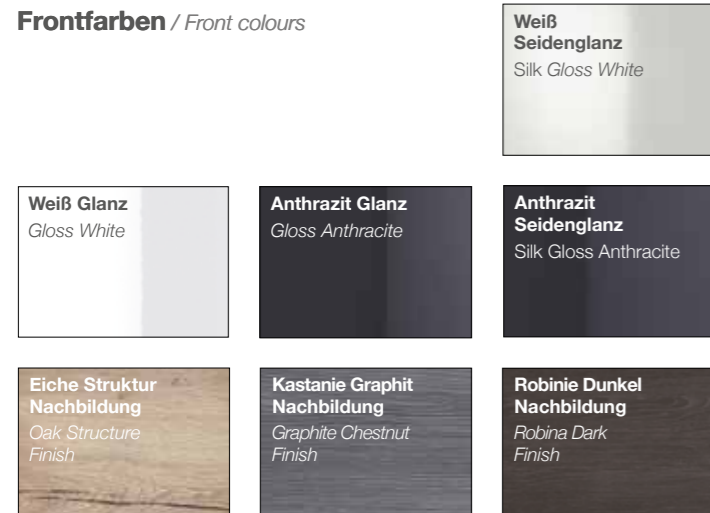

Frontfarben / Front colours