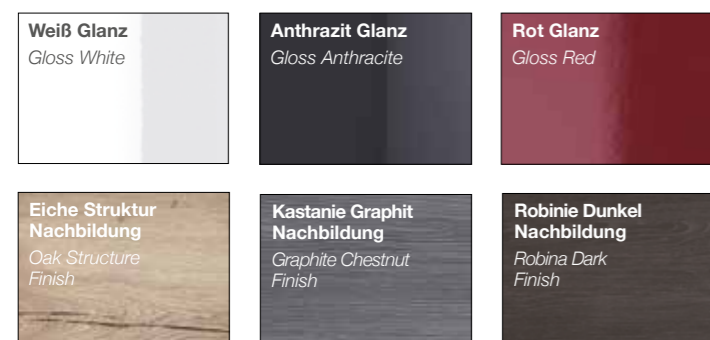

Rhinestone decorative stripe (optional) for marble mineral washbasin.

LED Dekorband (optional) für Mineralmarmor-Waschtisch.

LED stripe (optional) for marble mineral washbasin.

Frontfarben / Front colours